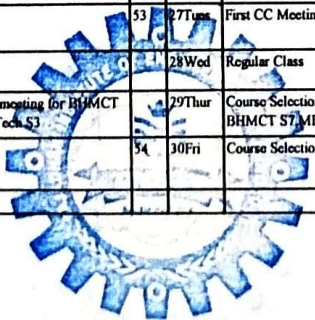

14/05/2024

1/6/2022

Dr.S Suresh Babu
Principal
Rajadhani Institute of Engineering and Technology
Rajadhani Hills, Nagaroor, Nedumparambu P.O.
Thiruvananthapuram-695102.